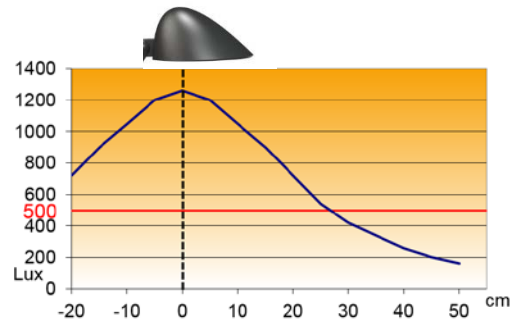

LUX measurement on the work surface

SOURCE

LED built-in *: Rated power 6 W

* Cannot be replaced