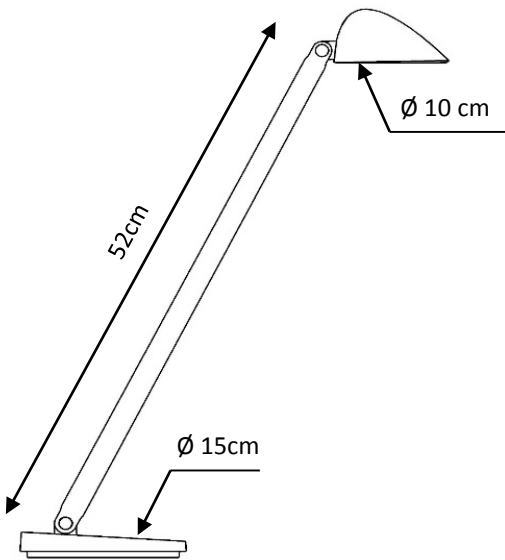

DIMENSIONS

LUX measurement on the work surface

SOURCE

LED built-in *: Rated power 6 W

* Cannot be replaced

DRIVER

Removable on plug

Lifetime:
20,000 hours